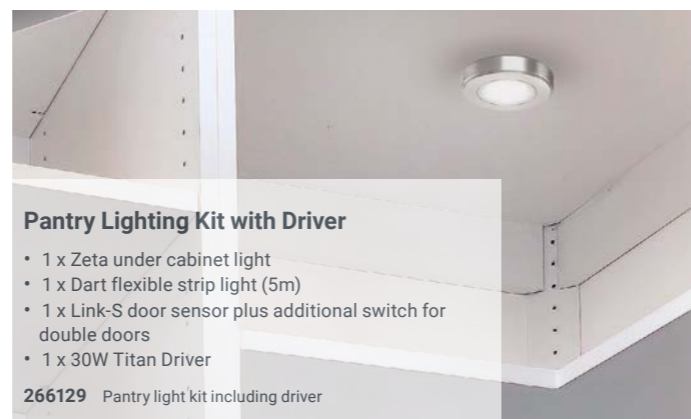

Pantry Lighting Kit with Driver

- 1 x Zeta under cabinet light
- 1 x Dart flexible strip light (5m)
- 1 x Link-S door sensor plus additional switch for double doors
- 1 x 30W Titan Driver

266129 Pantry light kit including driver

Plinth Lighting & Profiles

sensio
furniture lighting solutions

5
year
guarantee
on
Mirrors