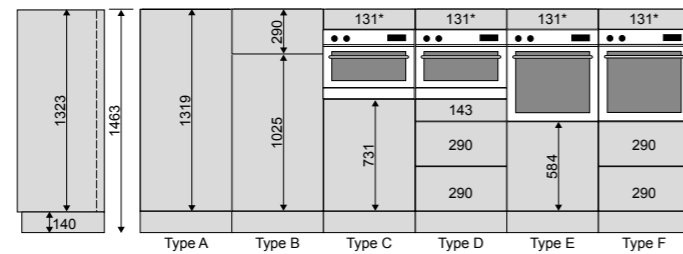

Mid Height Appliance Cabinets