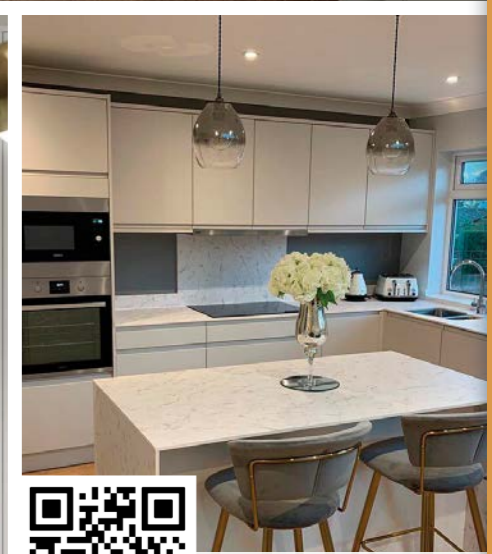

Pair feature lighting with open shelving to display your favourite items for a light and airy look

Scan the QR code to learn more about the Camden Dove Grey kitchen and see it in real customers' homes

Book a FREE design appointment at  
[wickes.co.uk/designconsultant](https://www.wickes.co.uk/designconsultant) or call 0800 011 3031