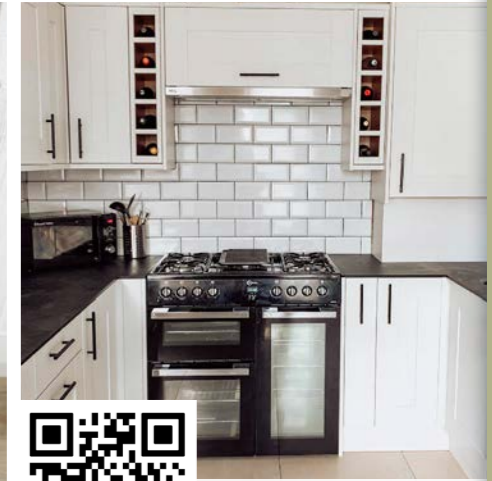

Scan the QR code to learn more about the Milton White kitchen and see it in real customers' homes

- **Worktop**
  Silestone® Quartz - Tebas
- **Flooring**
  148268 - Arreton Grey Laminate Flooring
- **Walls**
  121922 - Wickes Kitchen Matt Emulsion Paint - No. 0 Pure Brilliant White
  121914 - Wickes Tough & Washable Matt Emulsion Paint - No. 210 Steel
- **Accessories**
  157747 - Elgin Square Strap Handle - Matt Black
  173922 - Abode Airo Dual Lever Monobloc Sink Tap - Stainless Steel

Book a FREE design appointment at wickes.co.uk/designconsultant or call 0800 011 3031