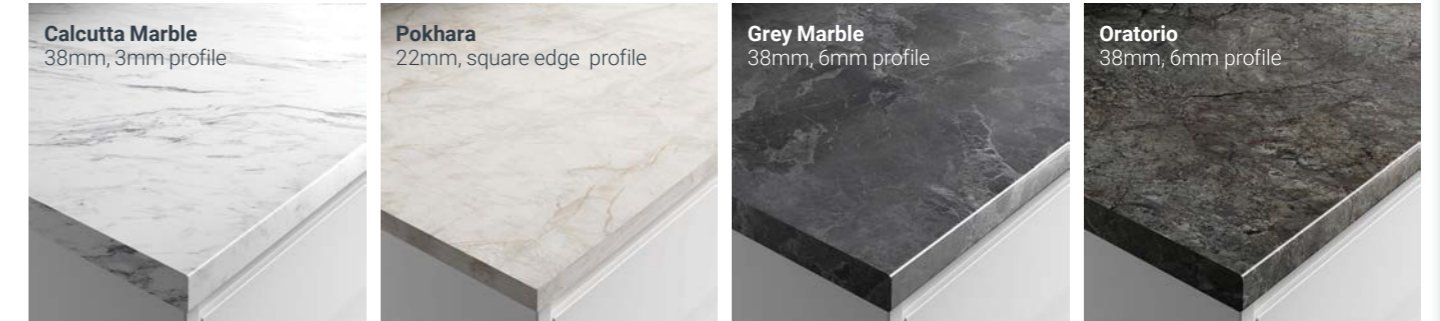

Marble effect laminate