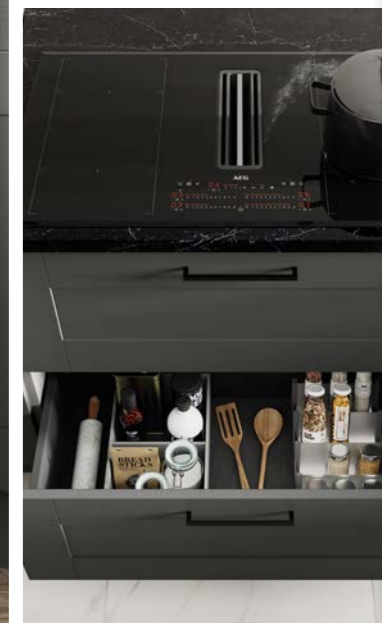

**Accessories**  
157747 - Wickes Elgin Square Strap Handle - Matt Black 128mm  
238678 - Abode Quantic Monobloc Kitchen Sink Mixer Tap - Matt Black  
223683 - Studio Pendant Light - Matt Black

This stylish black Samsung fridge freezer blends in seamlessly