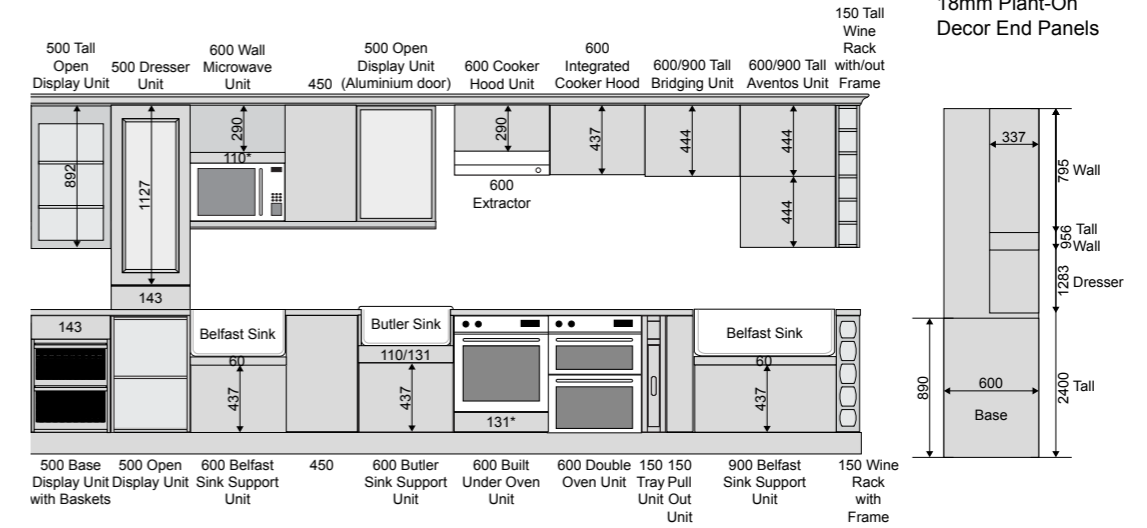

## 18mm Plant-On Decor End Panels