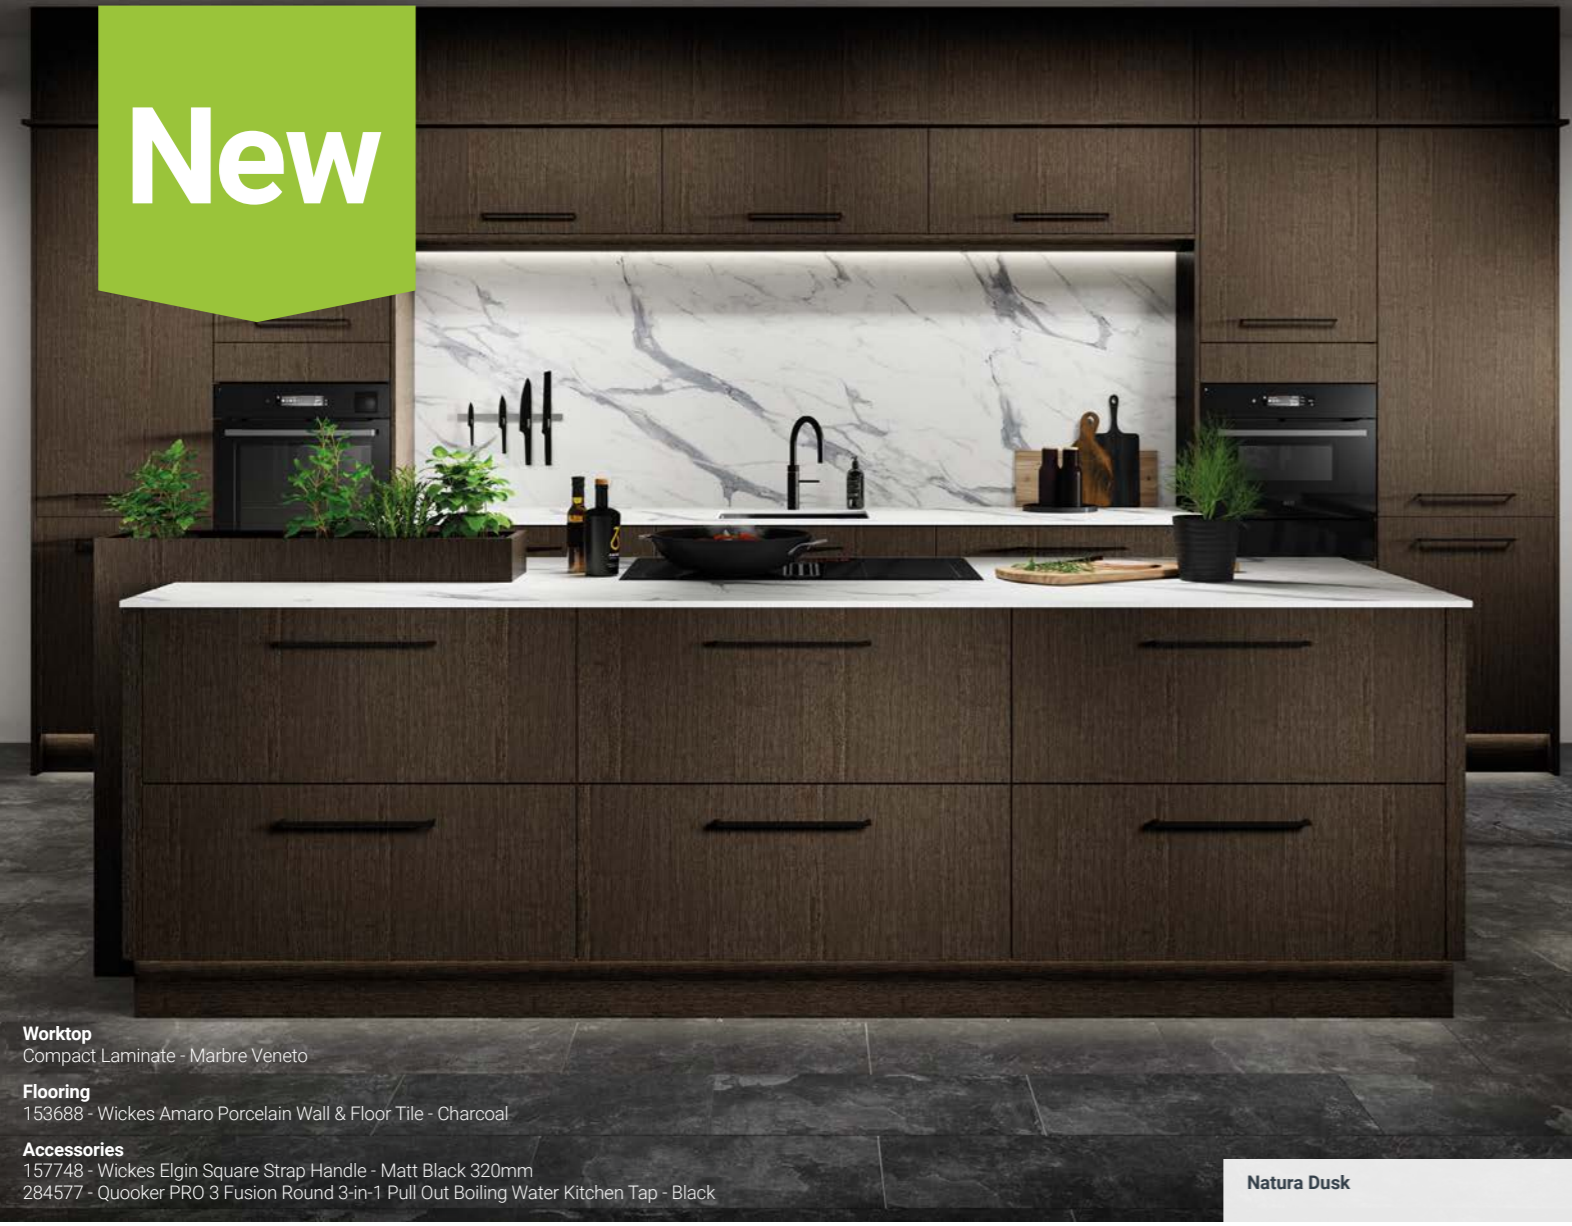

New

Natura Dusk

Natura Dusk is a strikingly sophisticated kitchen, with natural woodgrains and a deep rich finish. This oak veneer fascia works equally well as an accent to another range or on its own; either way it will make a strong statement.

Natura - Slab Matt

Worktop
Compact Laminate - Marbre Veneto

Flooring
153688 - Wickes Amaro Porcelain Wall & Floor Tile - Charcoal

Accessories
157748 - Wickes Elgin Square Strap Handle - Matt Black 320mm
284577 - Quooker PRO 3 Fusion Round 3-in-1 Pull Out Boiling Water Kitchen Tap - Black