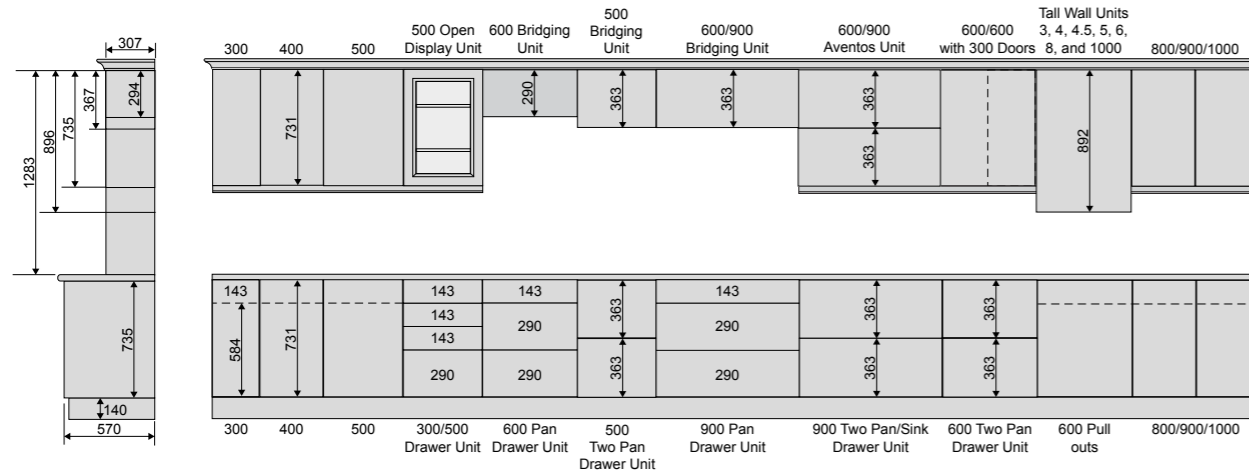

## 18mm Plant-On Decor End Panels