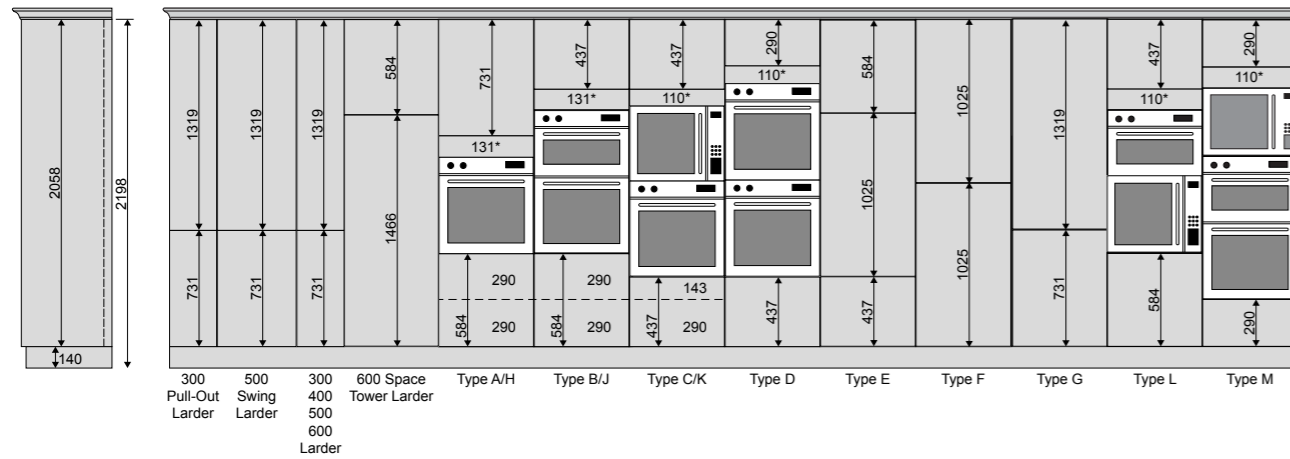

Standard Appliance Cabinets

*131 and 110 filler may be required to be cut down to suit various appliances