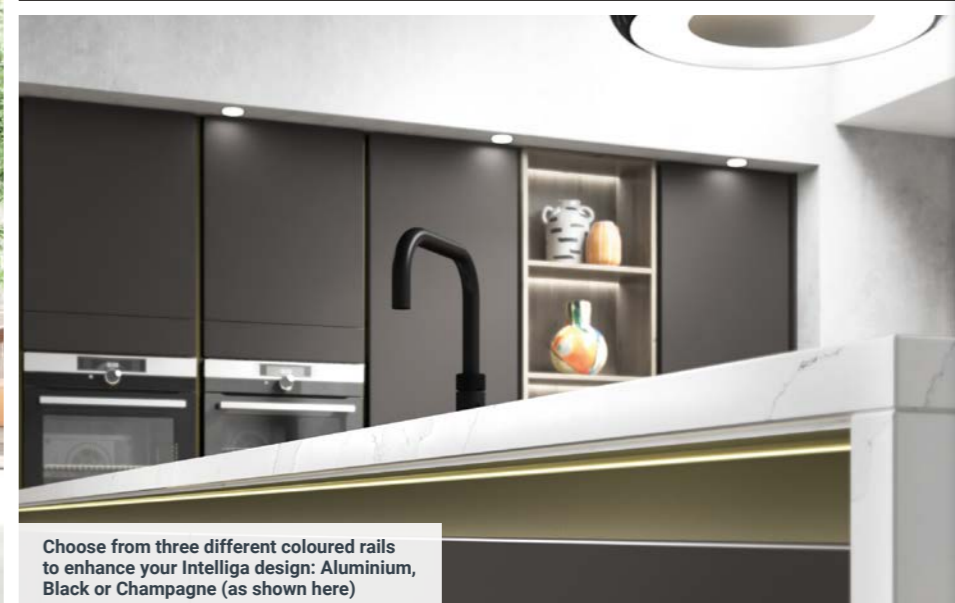

Choose from three different coloured rails to enhance your Intelliga design: Aluminium, Black or Champagne (as shown here)