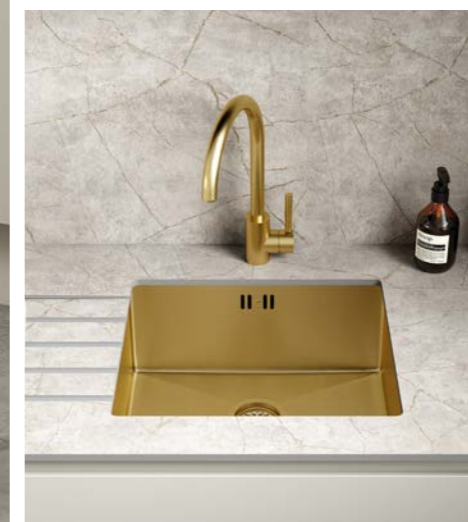

Book a FREE design appointment at
[wickes.co.uk/designconsultant](https://www.wickes.co.uk/designconsultant) or call 0800 011 3031