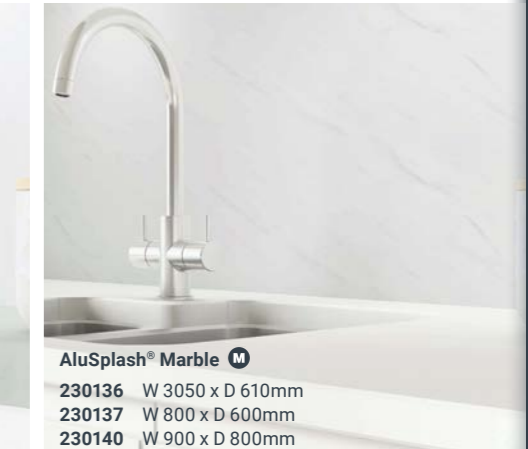

AluSplash® Marble M
230136 W 3050 x D 610mm
230137 W 800 x D 600mm
230140 W 900 x D 800mm