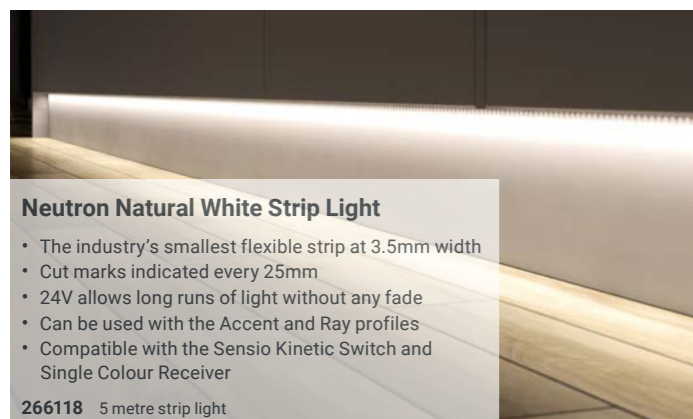

5
year
guarantee
on
Mirrors

Neutron Natural White Strip Light

- The industry's smallest flexible strip at 3.5mm width
- Cut marks indicated every 25mm
- 24V allows long runs of light without any fade
- Can be used with the Accent and Ray profiles
- Compatible with the Sensio Kinetic Switch and Single Colour Receiver

266118 5 metre strip light