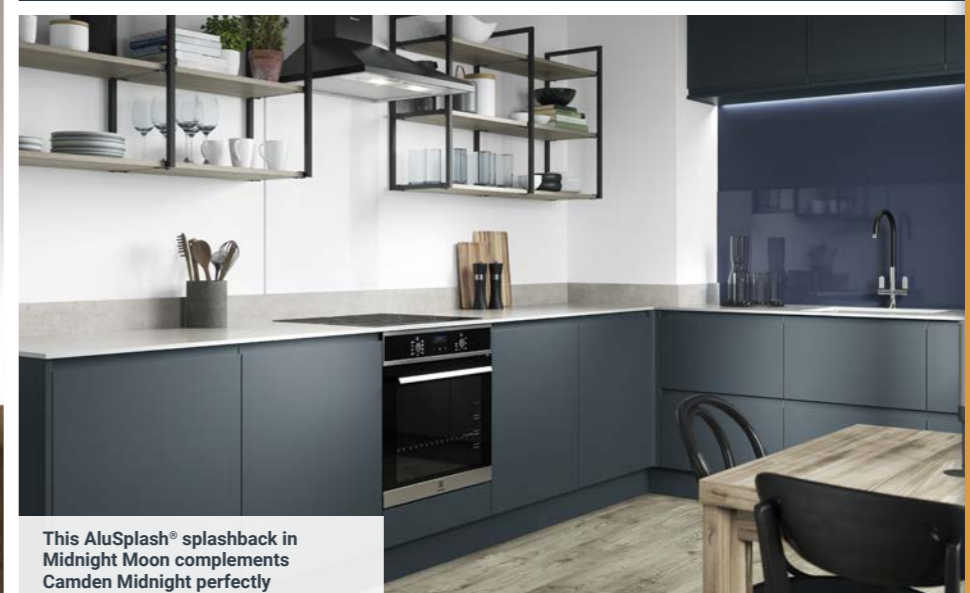

Make a design feature of your worktop by extending it in this stylish 'waterfall' design