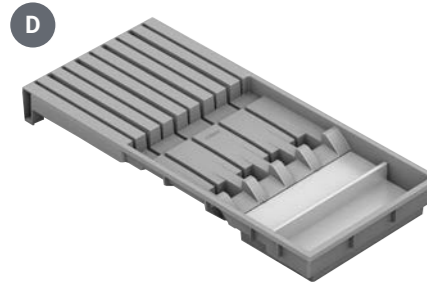

Blum Knife Block

1. Holds up to 5 large and 4 small knives
   - Knife management
2. 231614