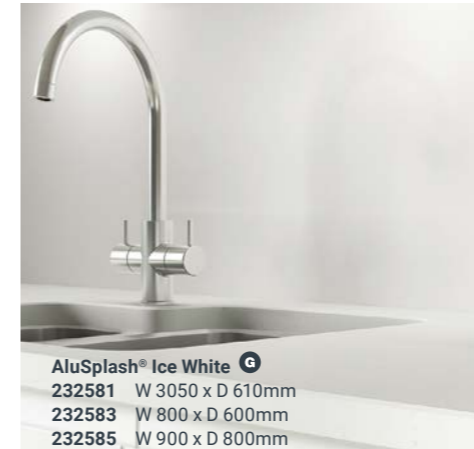

AluSplash® Ice White G
232581 W 3050 x D 610mm
232583 W 800 x D 600mm
232585 W 900 x D 800mm