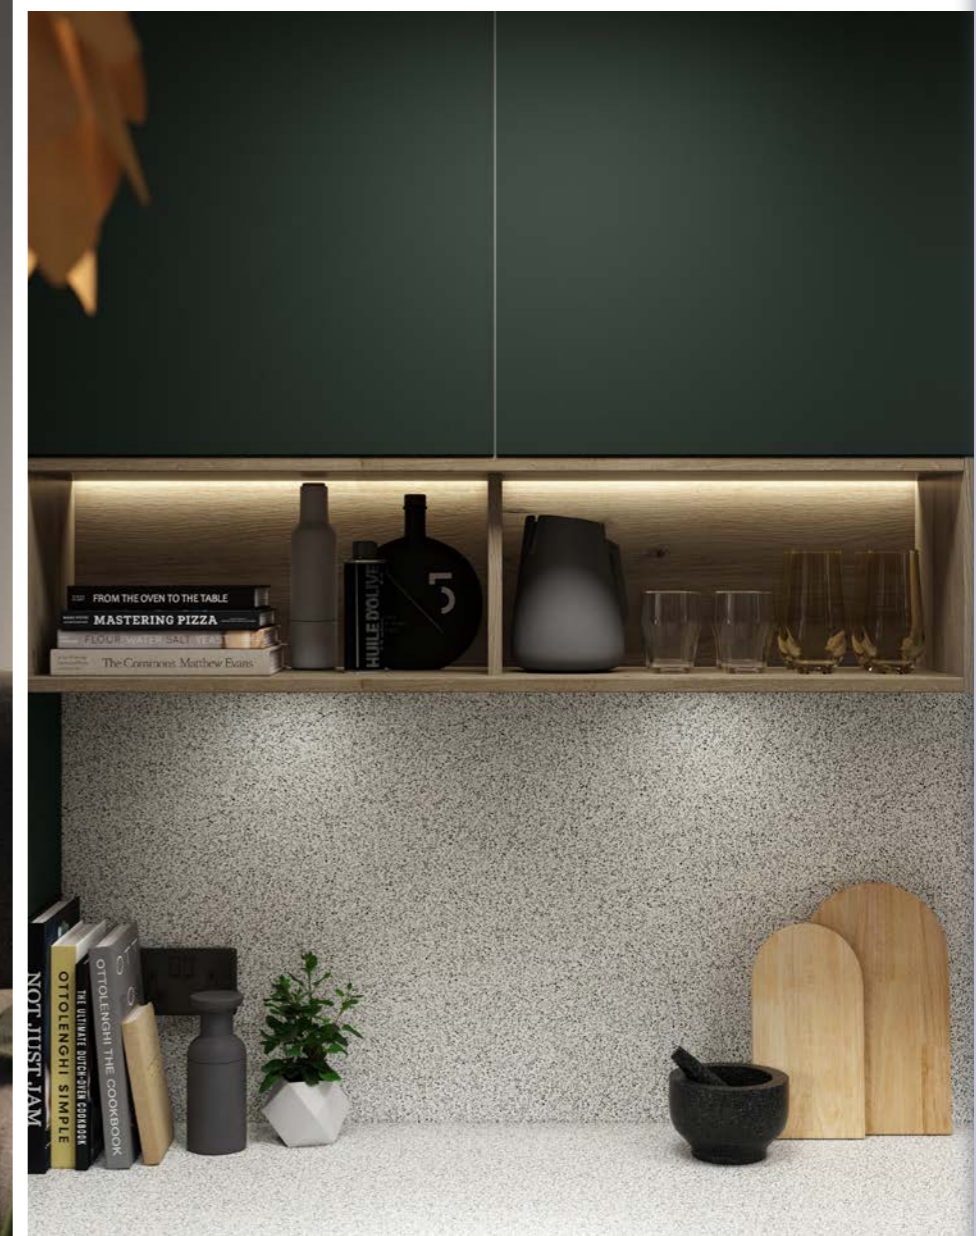

Book a FREE design appointment at
wicks.co.uk/designconsultant or call 0800 011 3031