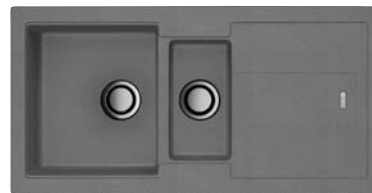

Carron Phoenix Bali 1.5 Bowl Sink

1. Heat resistant: 280°
   - Reversible
   - Cabinet size: 600mm
   - Cut out: 954 x 484mm
2. **193834** W 970 x D 500mm
   Grey

Abode Dune Black 1 Bowl Sink

1. Heat resistant: 280°
   - Reversible
2. **284342** L 1100 x W 600 x D 300

Abode Dune Black 1.5 Bowl Sink

1. Heat resistant: 280°
   - Reversible
2. **284344** L 1100 x W 600 x D 300mm