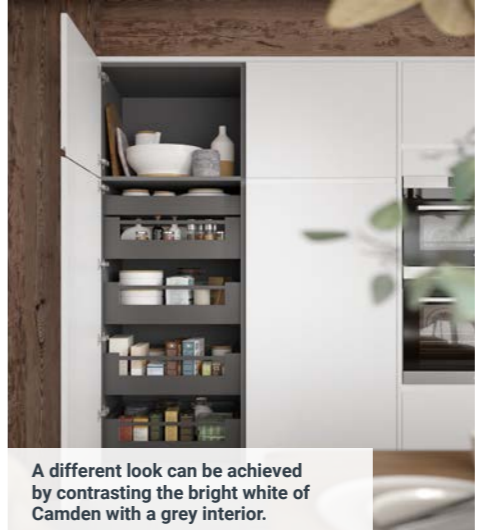

Camden White

With its fingerprint-resistant satin smooth matt doors and drawers, this family-friendly kitchen is both stylish and practical. Integrated J-pull handles give it a contemporary streamlined look that suits any home, while its white colour is endlessly versatile.

Book a FREE design appointment at wicks.co.uk/designconsultant or call 0800 011 3031