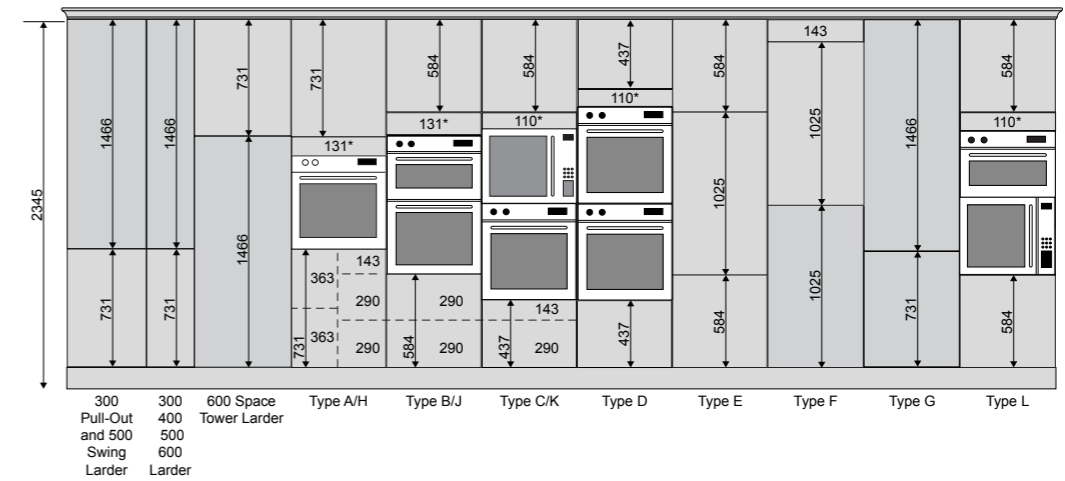

Tall Appliance Cabinets