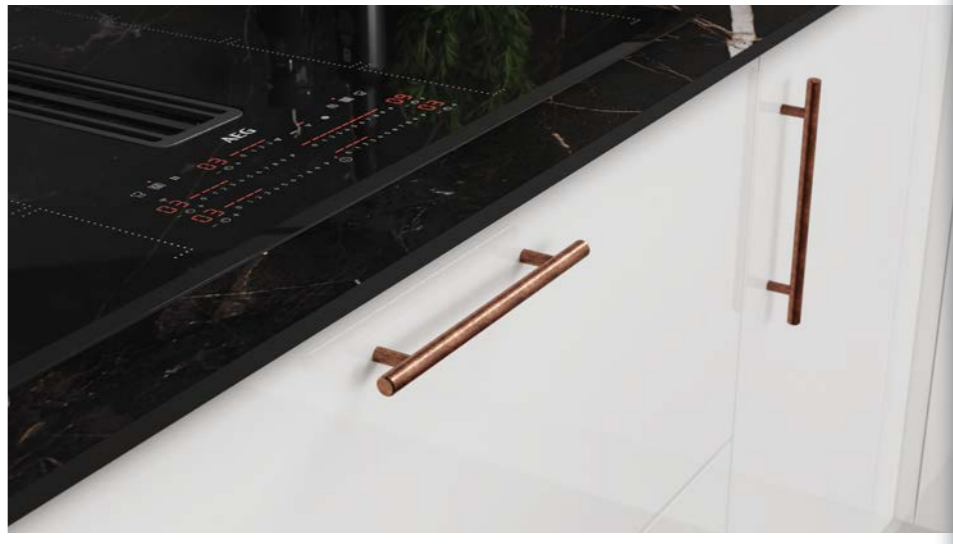

Worktop and Splashback
Compact Laminate - Firestone
Flooring
237057 - Acacia Brown Oak Laminate Flooring
Accessories
238677 - Abode Genio Pull Out Kitchen Tap - Matt Black
263610 - Bartram Bar Handle - Antique Copper

★ Trustpilot ★★★★★

"From point of order through to installation the whole process went rather smoothly. The designer was excellent and accommodated all our needs and the installation team were amazing with nothing being too much bother for them"

Lynn D

Book a FREE design appointment at wikes.co.uk/designconsultant or call 0800 011 3031