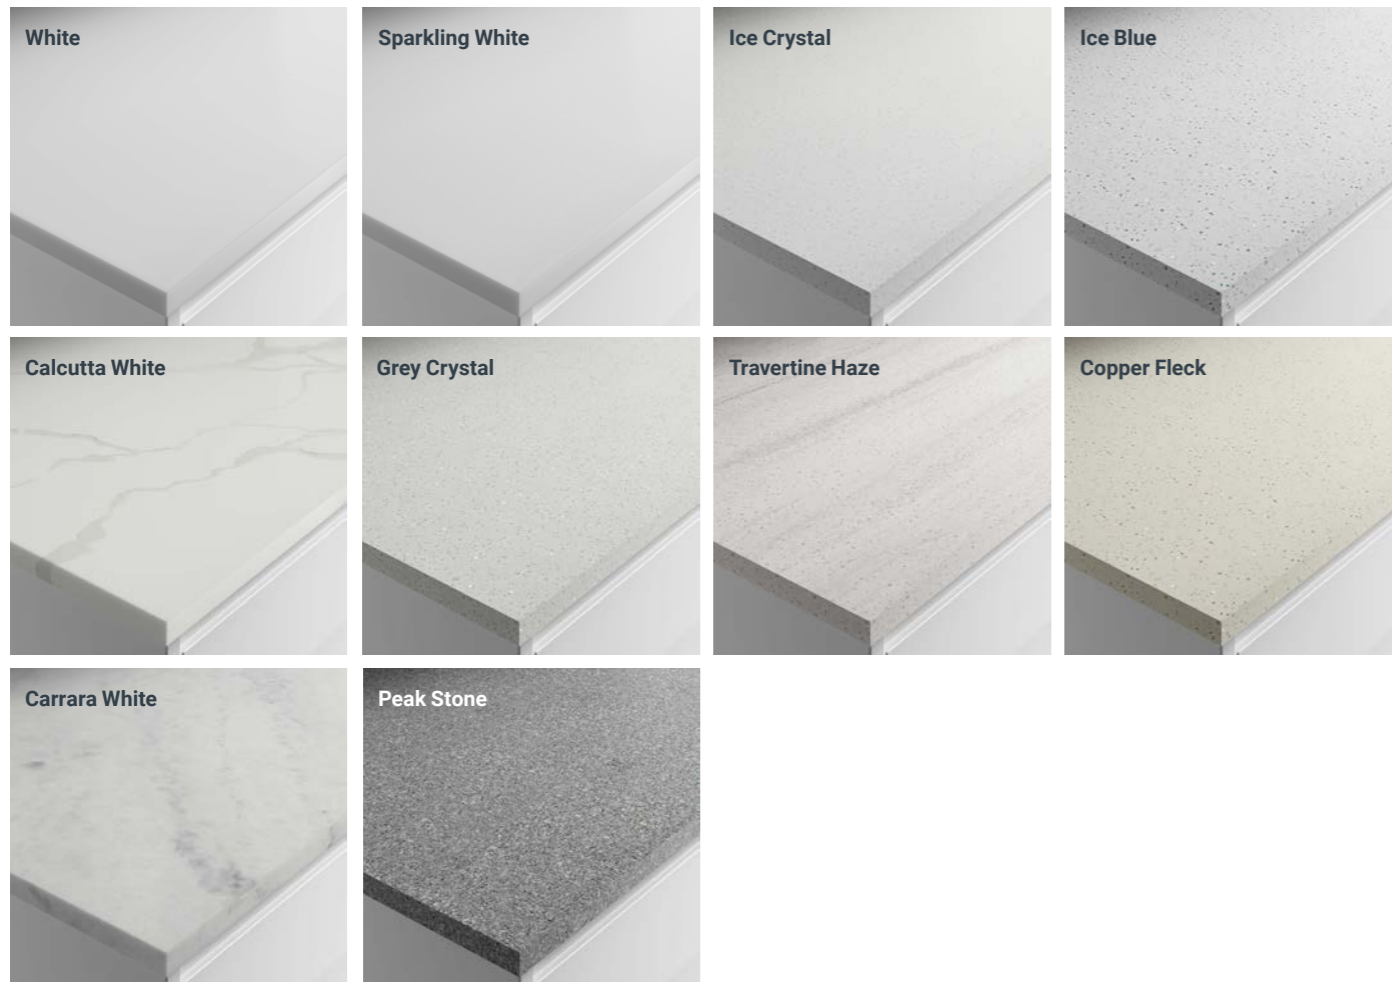

## Solid timber

**Maia<sup>®</sup>** available in 28mm

**Minerva<sup>®</sup>** available in 25mm and 30mm

**Metzo<sup>®</sup>** available in 20mm

**Compact laminate** available in 12.5mm