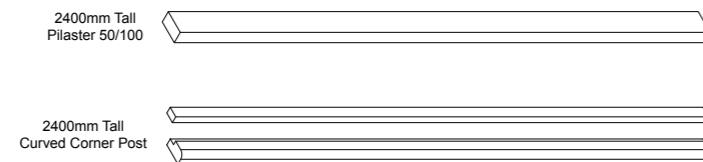

Tall Decorative Posts

- All base cabinet legs are adjustable to allow for uneven floors
- 68mm service void allows pipework and cables to be neatly hidden behind the back panel
- Cabinets are made from 18mm thick MFC panels, with a 12mm full height thick back panel
- Shelf supports can be moved about within the cabinet to suit your storage requirements
- Drawers have 15mm bottom panels and will hold up to 25kg
- Drawers are fully extendable, allowing you to reach the back easily
- Soft Close on all doors and drawers prevents trapped fingers and is quieter
- Fully adjustable Blum hinges allow for perfect alignment on all doors