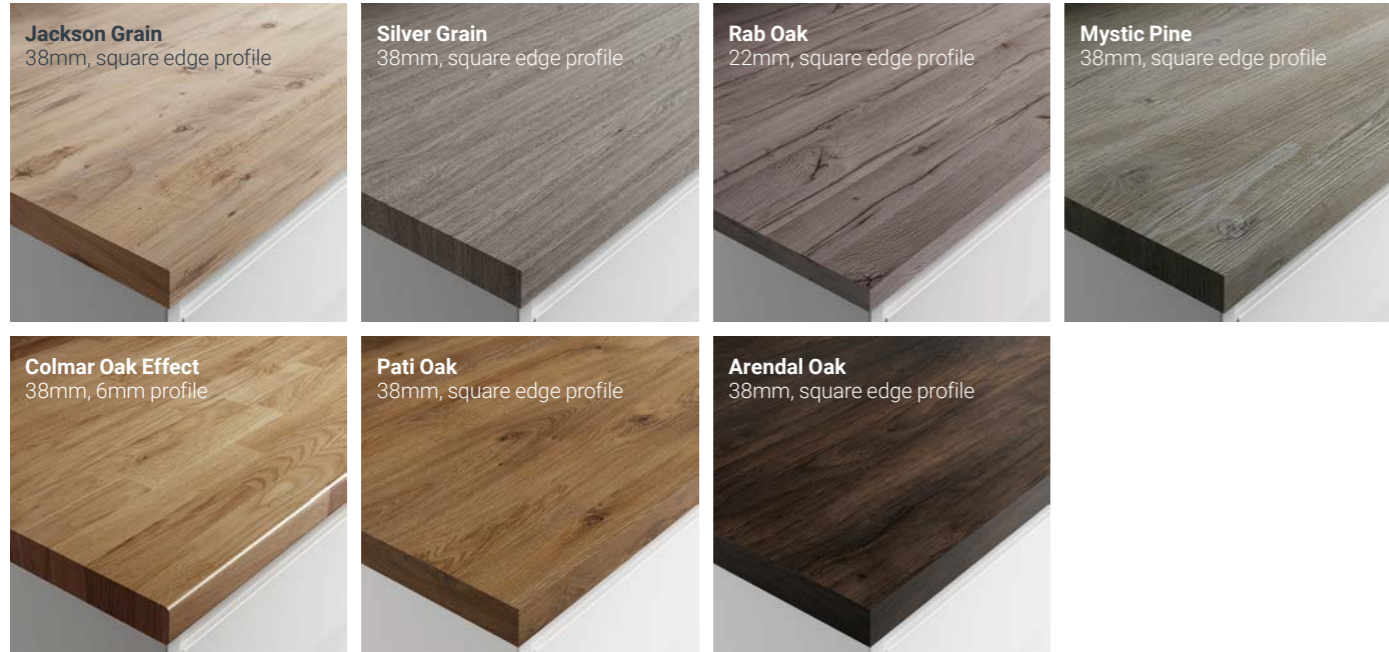

## Quartz available in 20mm and 30mm

## Granite available in 30mm

## Solid timber

**Maia<sup>®</sup>** available in 28mm

**Minerva<sup>®</sup>** available in 25mm and 30mm

**Metzo<sup>®</sup>** available in 20mm

**Compact laminate** available in 12.5mm

## Wood effect laminate