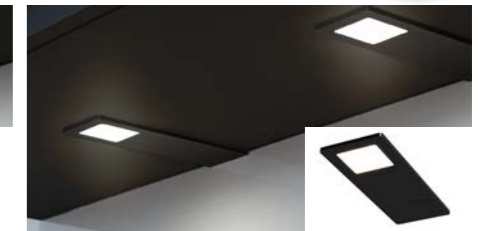

Astro TrioTone® Kit with Driver - Black

- TrioTone® colour selectable LED illumination
- Super slimline design
- Simple, easy installation
- Compatible with the Sensio Kinetic Switch and Single Colour Receiver

266130 3 light kit including driver