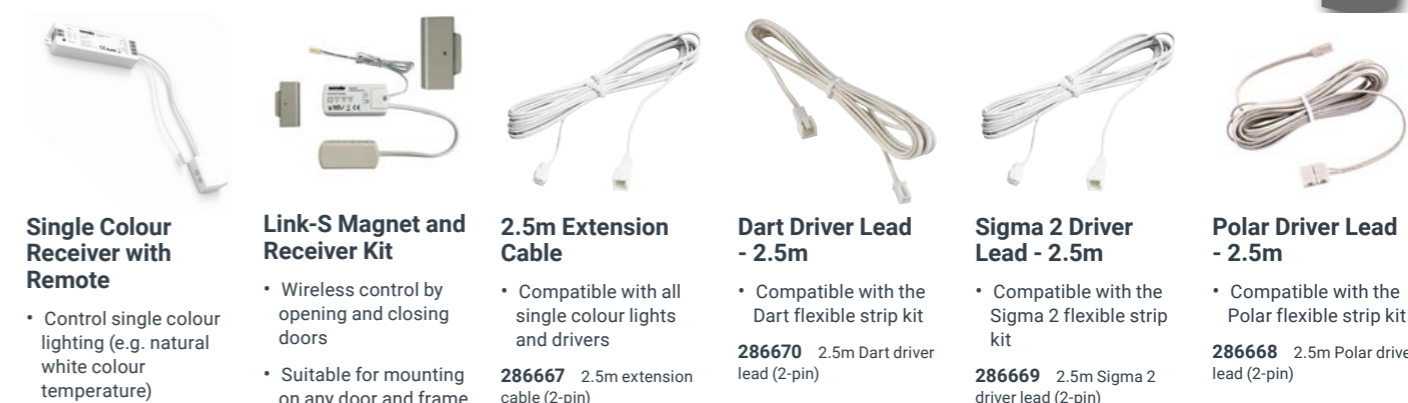

Single Colour Receiver with Remote

- Control single colour lighting (e.g. natural white colour temperature)

- Pair with Universal Remote Control to turn lights on/off and dim to preferred level
- Memory function to recall settings
- 30m range

266125 Single colour receiver with remote

Link-S Magnet and Receiver Kit

- Wireless control by opening and closing doors
- Suitable for mounting on any door and frame
- Discreet appearance

286671 Link-S magnet and receiver kit

2.5m Extension Cable

- Compatible with all single colour lights and drivers

286667 2.5m extension cable (2-pin)

Dart Driver Lead - 2.5m

- Compatible with the Dart flexible strip kit

286670 2.5m Dart driver lead (2-pin)

Sigma 2 Driver Lead - 2.5m

- Compatible with the Sigma 2 flexible strip kit

286669 2.5m Sigma 2 driver lead (2-pin)

Polar Driver Lead - 2.5m

- Compatible with the Polar flexible strip kit

286668 2.5m Polar driver lead (2-pin)