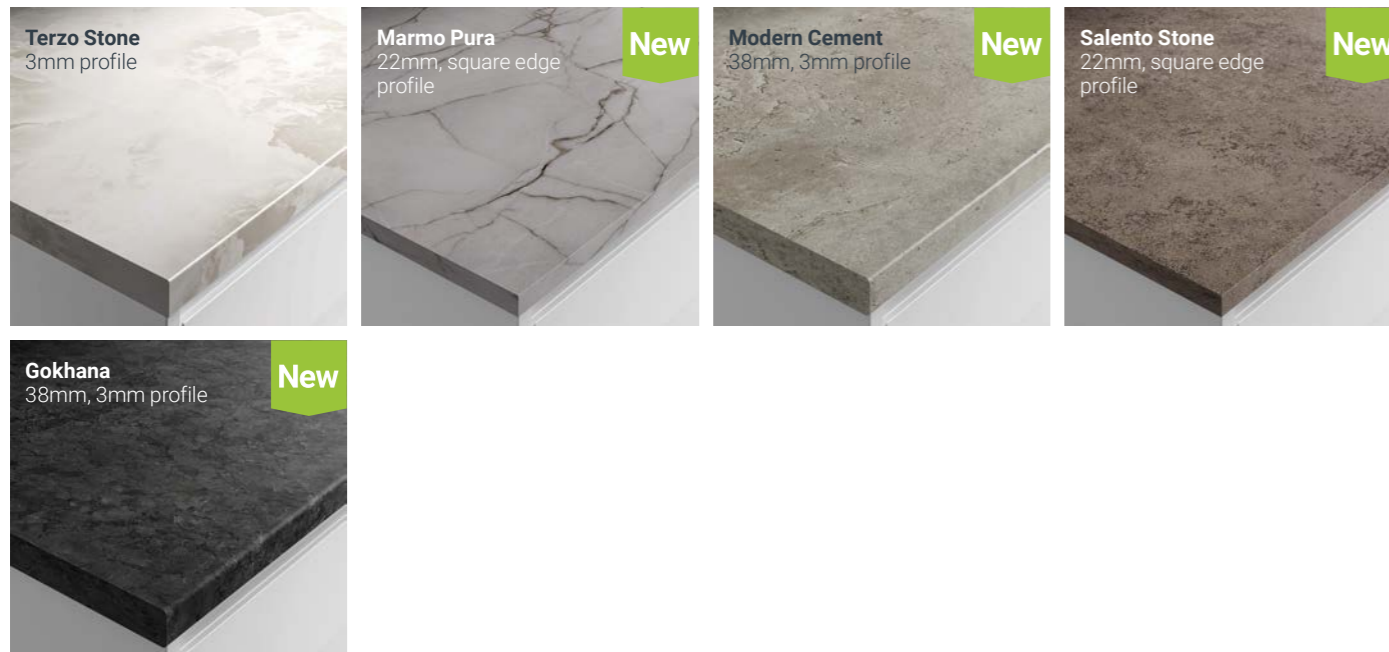

Stone effect laminate available in 38mm