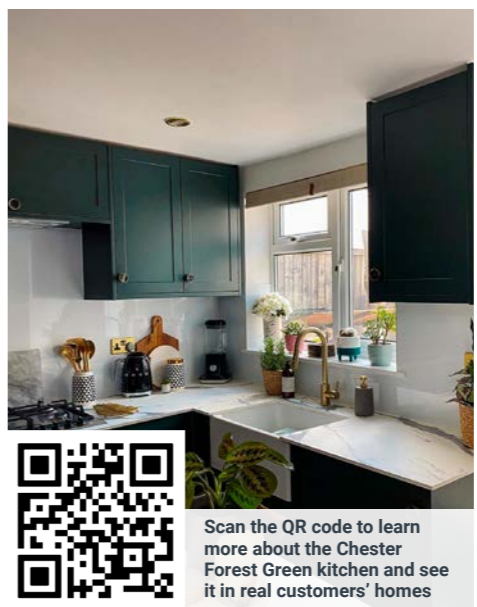

Scan the QR code to learn more about the Chester Forest Green kitchen and see it in real customers' homes