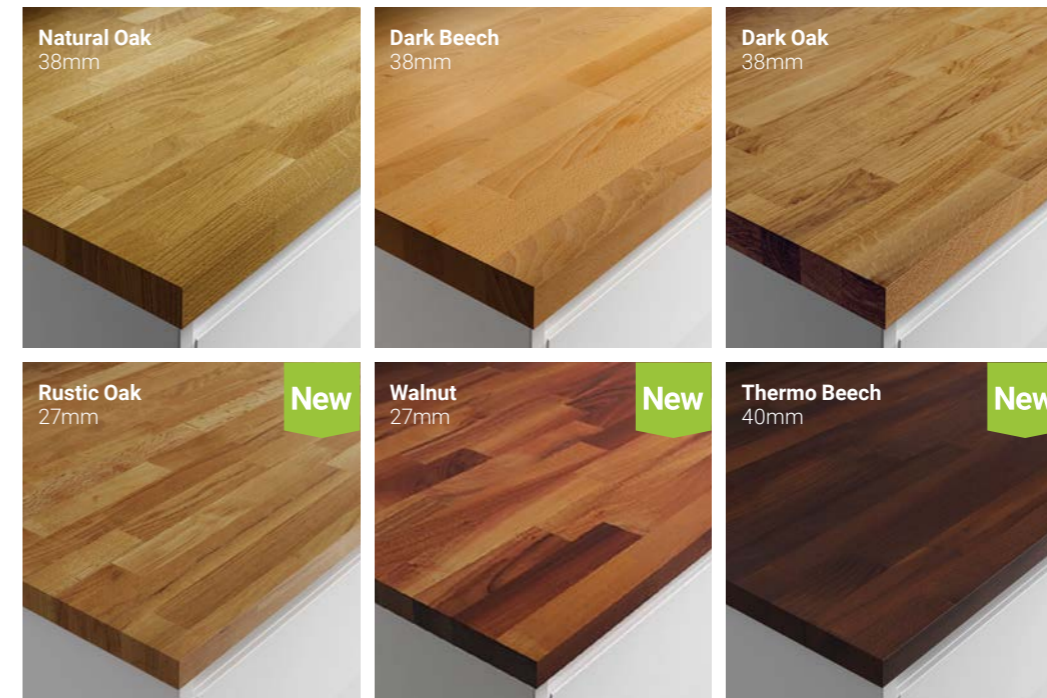

Solid timber