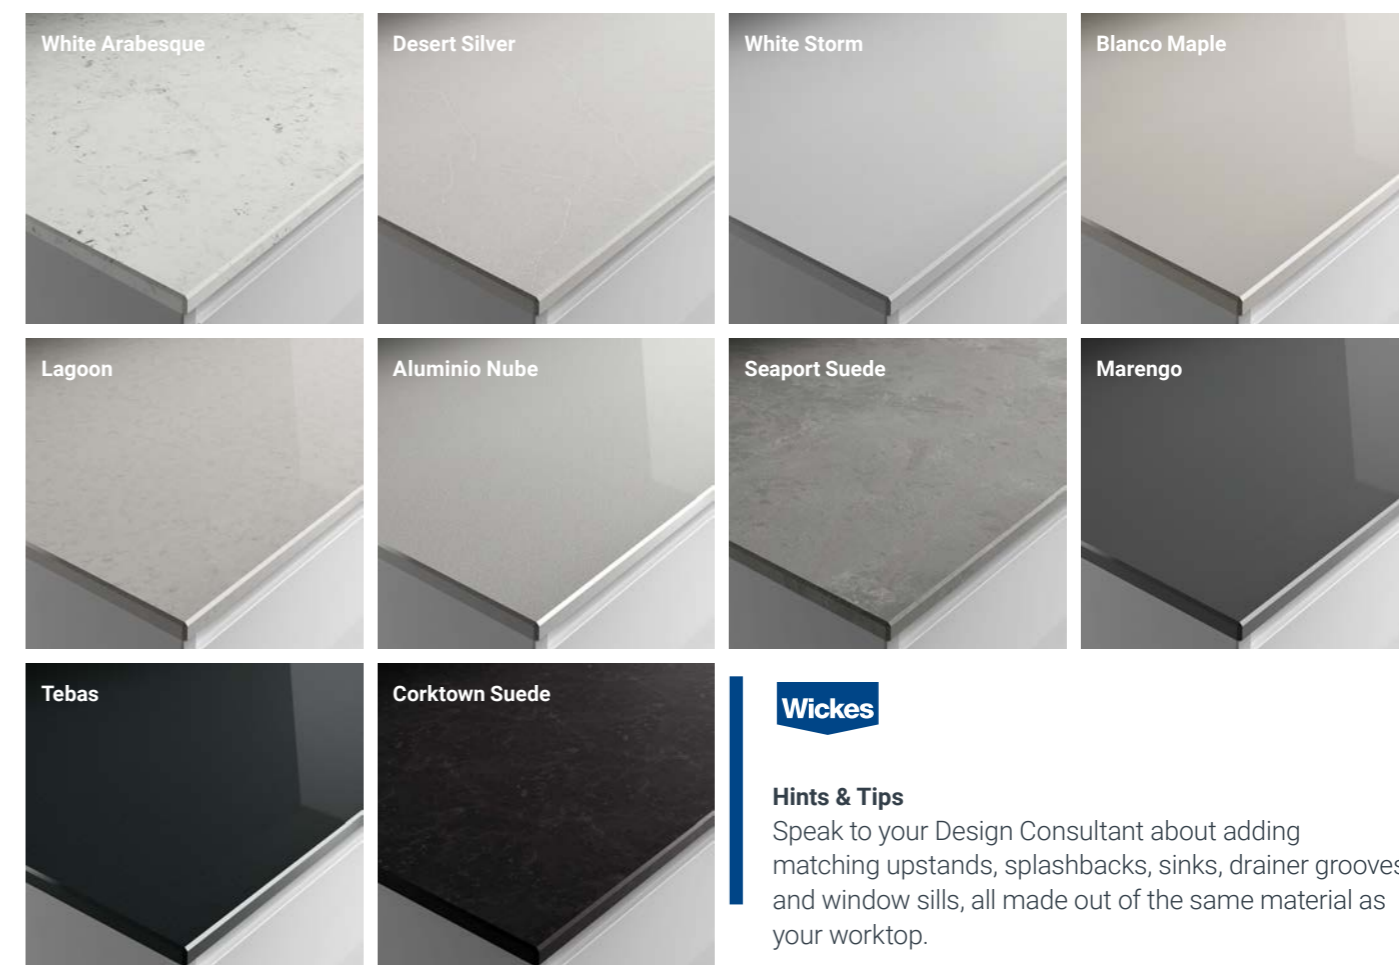

Silestone® Quartz available in 20mm and 30mm

Wickes

Hints & Tips

Speak to your Design Consultant about adding matching upstands, splashbacks, sinks, drainer grooves and window sills, all made out of the same material as your worktop.