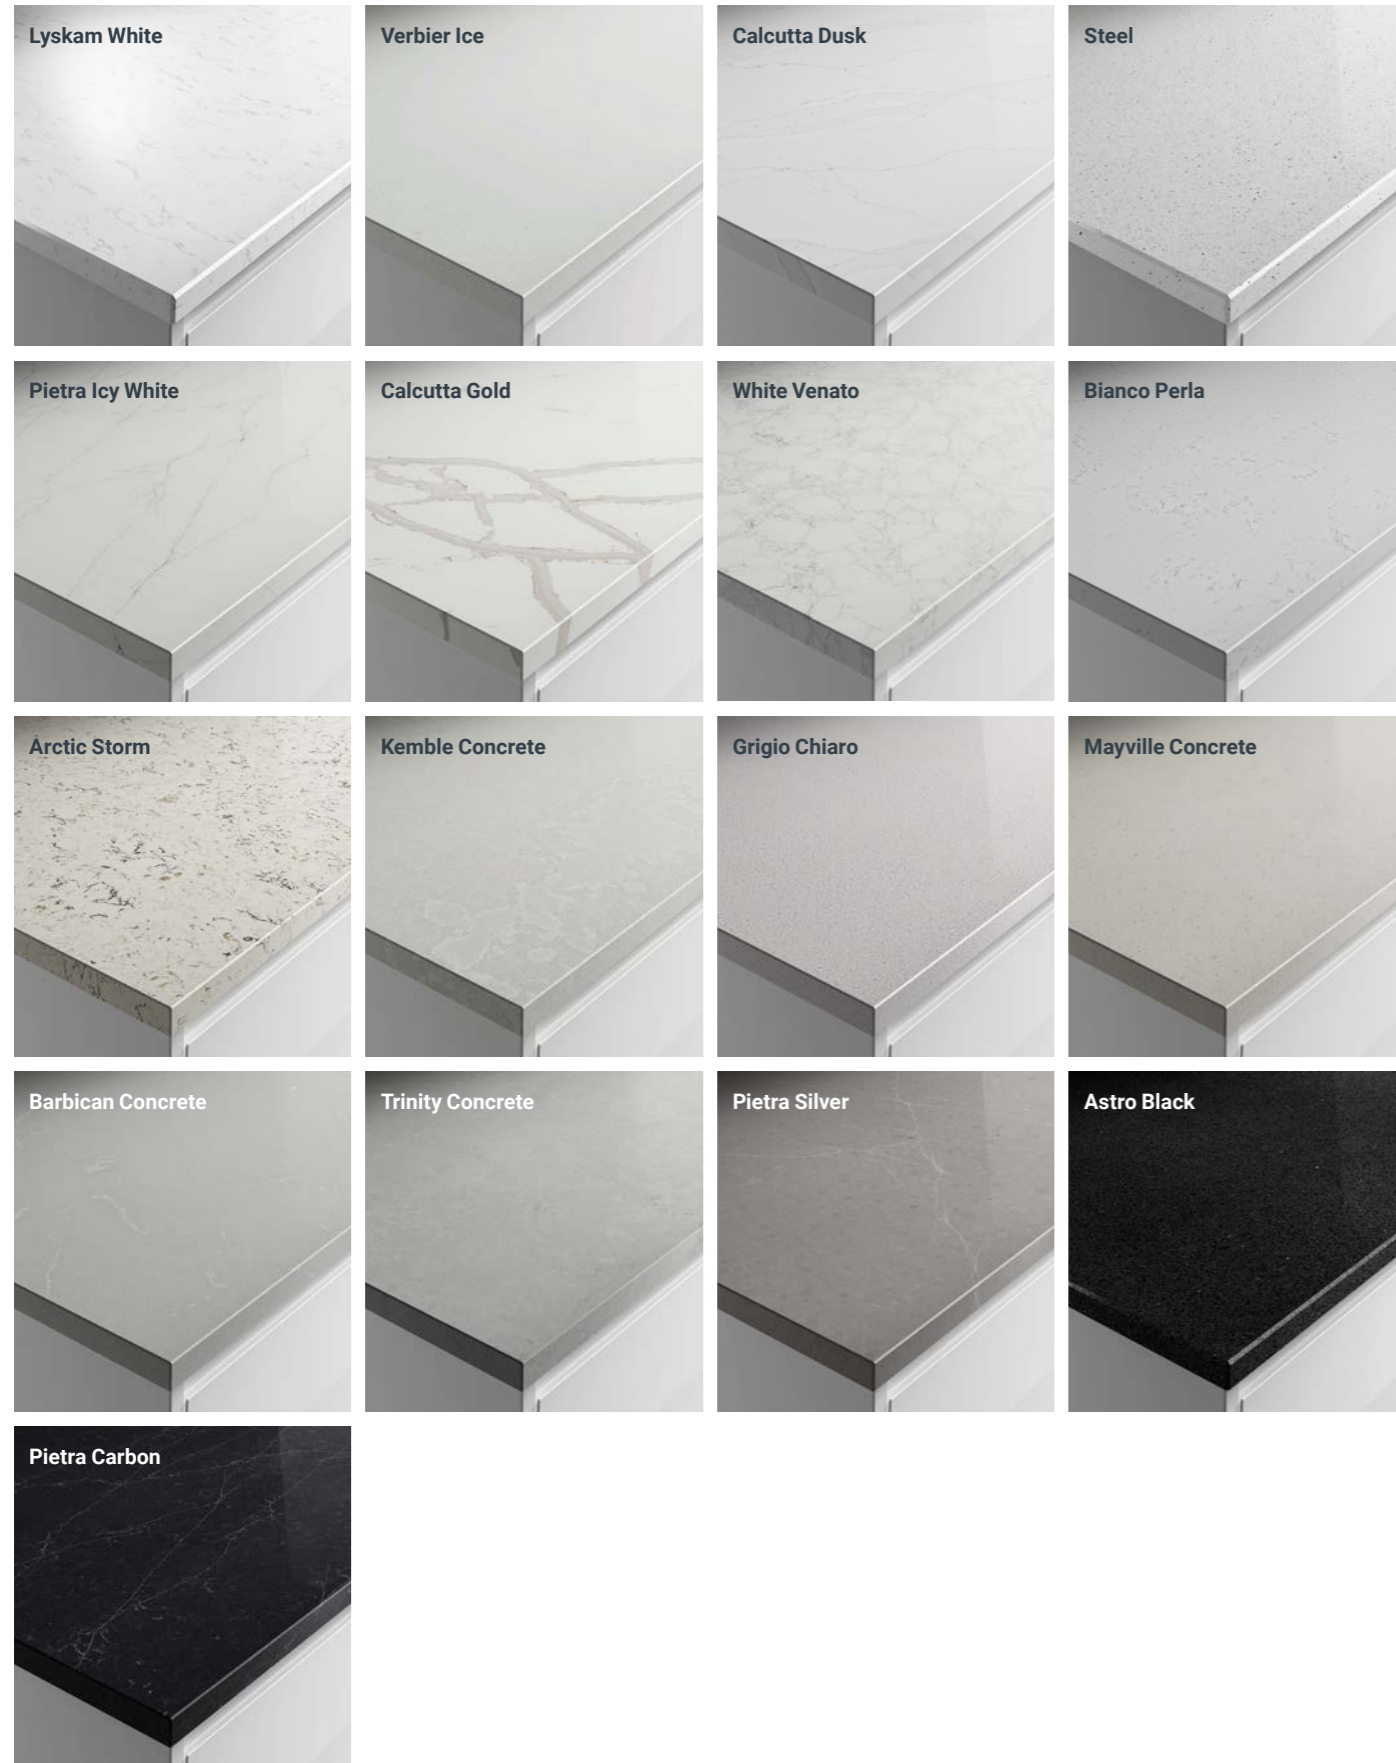

Quartz available in 20mm and 30mm