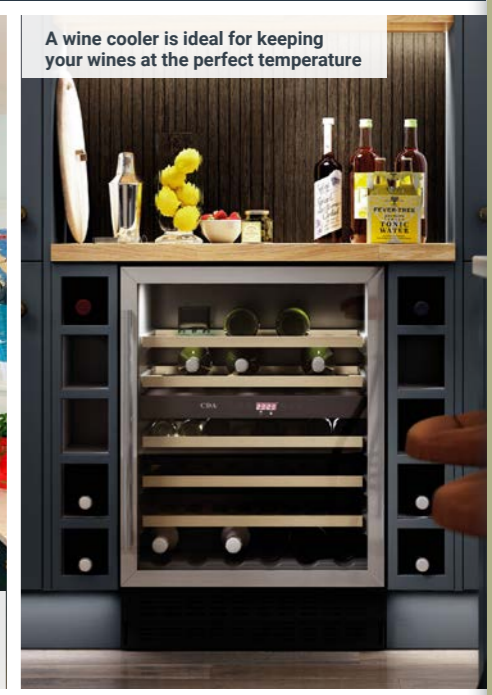

Scan the QR code to learn more about the Milton Midnight kitchen and see it in real customers' homes

A wine cooler is ideal for keeping your wines at the perfect temperature

Book a FREE design appointment at [wickes.co.uk/designconsultant](http://wickes.co.uk/designconsultant) or call 0800 011 3031