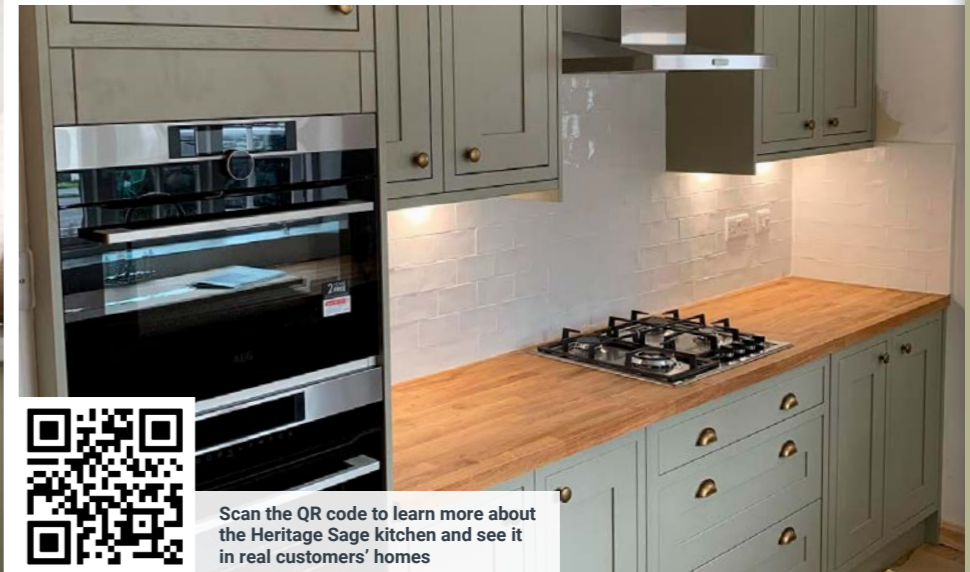

Scan the QR code to learn more about the Heritage Sage kitchen and see it in real customers' homes