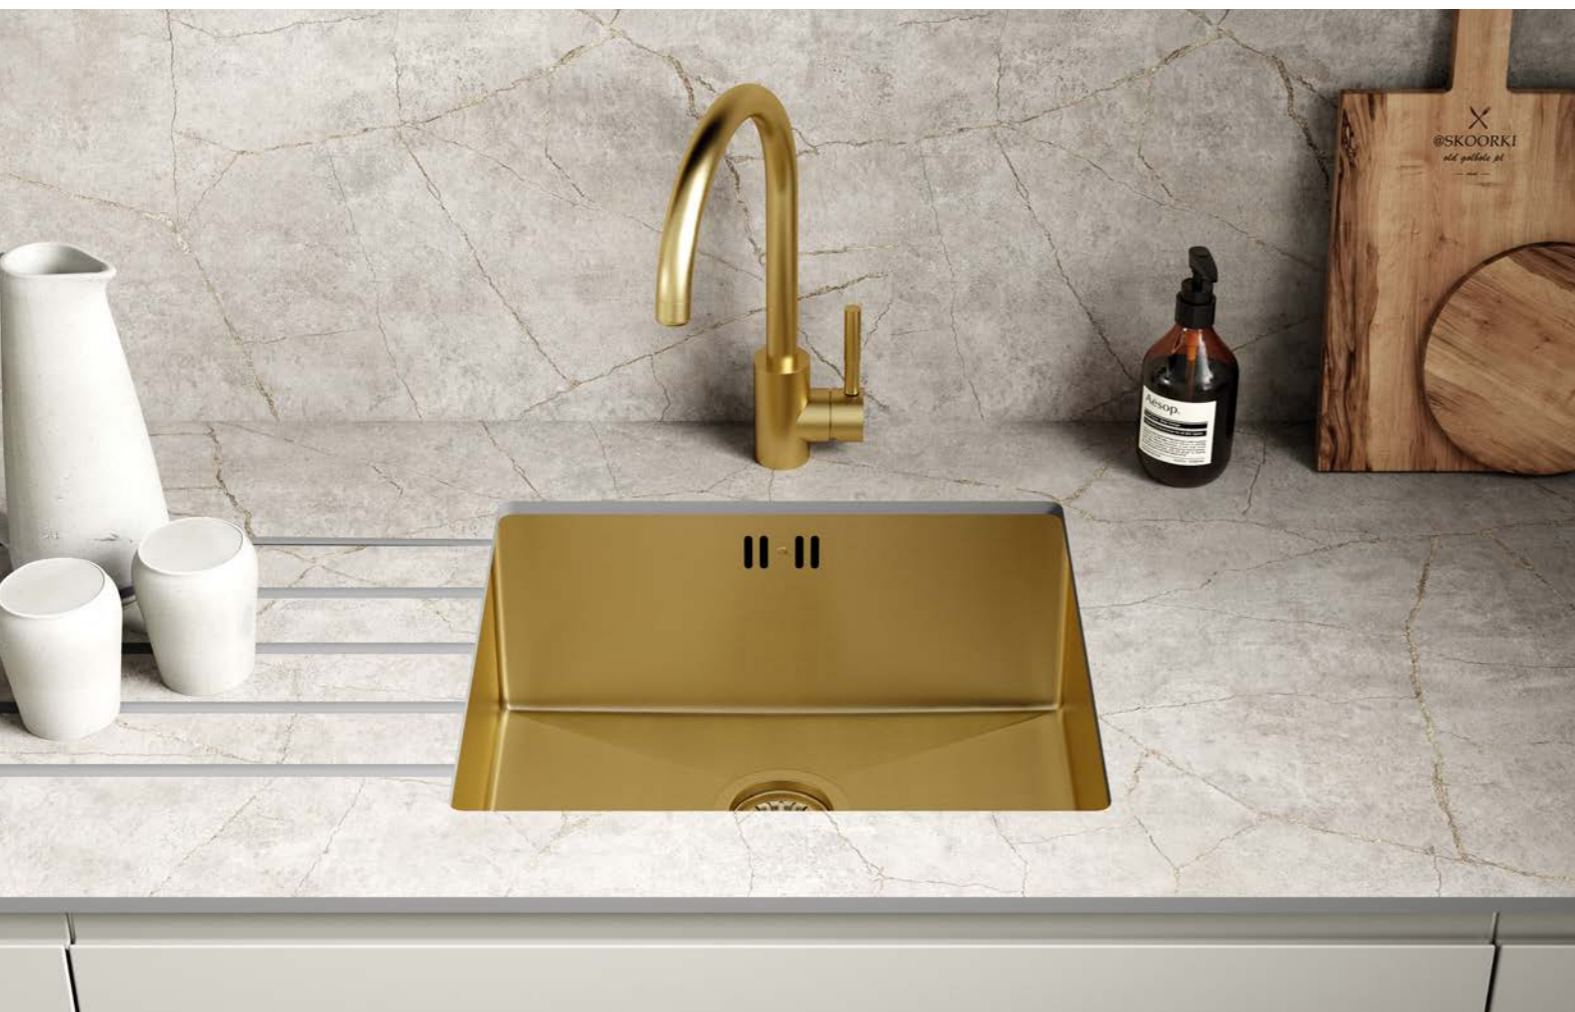

Square 1 Bowl Sink

- Minimum cabinet size: 500mm

193820 L 410 x W 470 x D 251mm