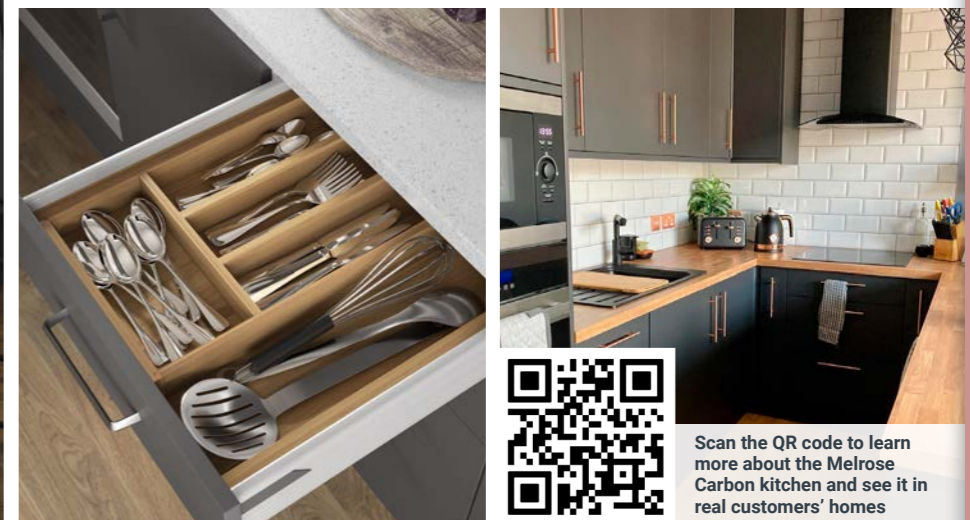

Scan the QR code to learn more about the Melrose Carbon kitchen and see it in real customers' homes

Book a FREE design appointment at wikes.co.uk/designconsultant or call 0800 011 3031