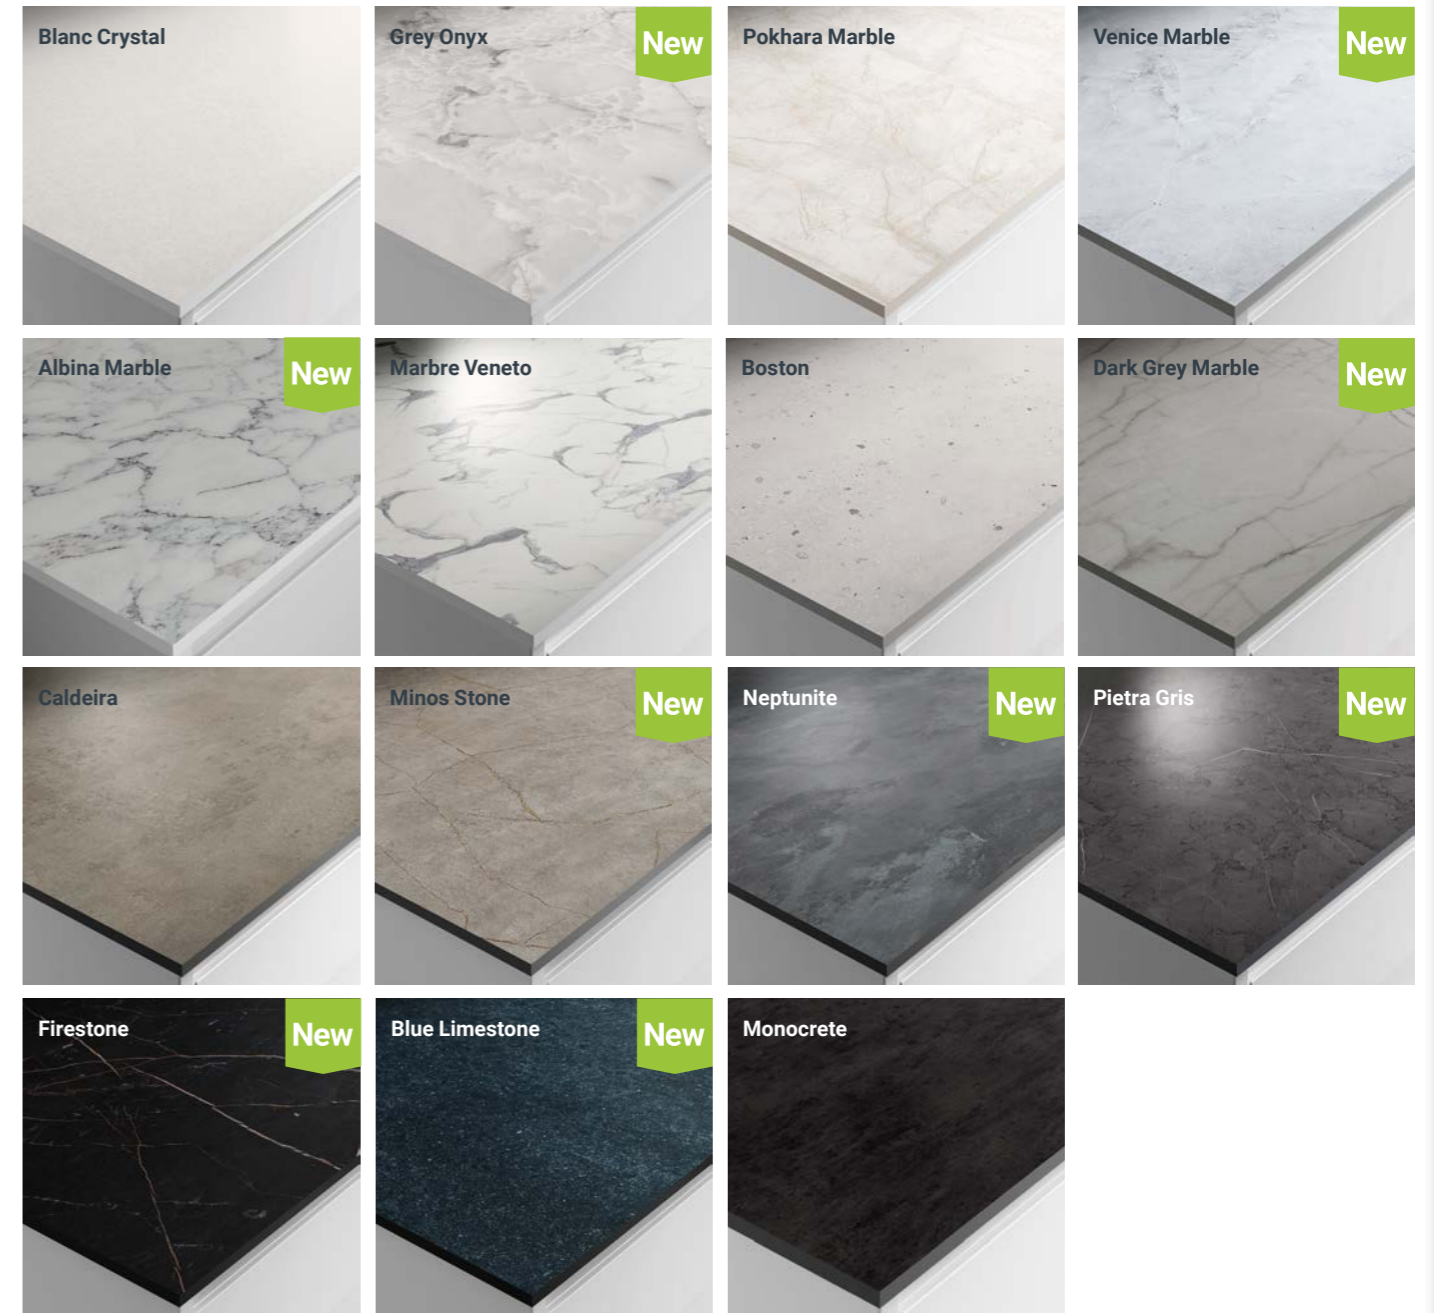

## Solid timber

**Maia<sup>®</sup>** available in 28mm

**Minerva<sup>®</sup>** available in 25mm and 30mm

**Metzo<sup>®</sup>** available in 20mm

**Compact laminate** available in 12.5mm