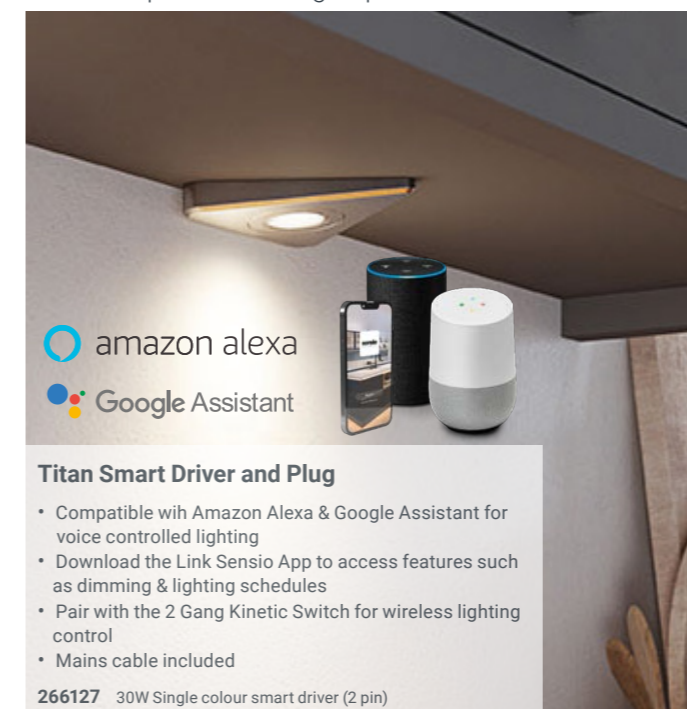

### Wireless Control

Pair with smart home devices for voice controlled lighting or use the wireless Kinetic Switch for easy installation with no additional power or wiring required.

amazon alexa  
Google Assistant