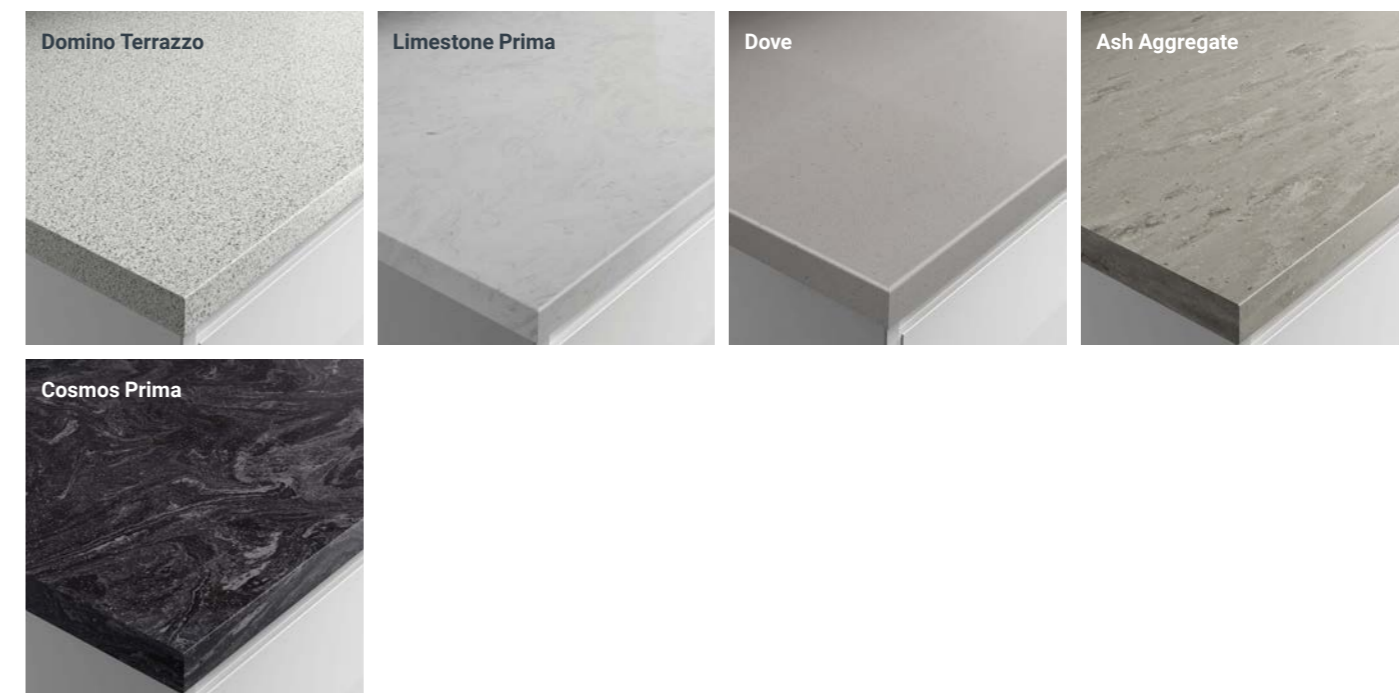

Corian® available in 37mm