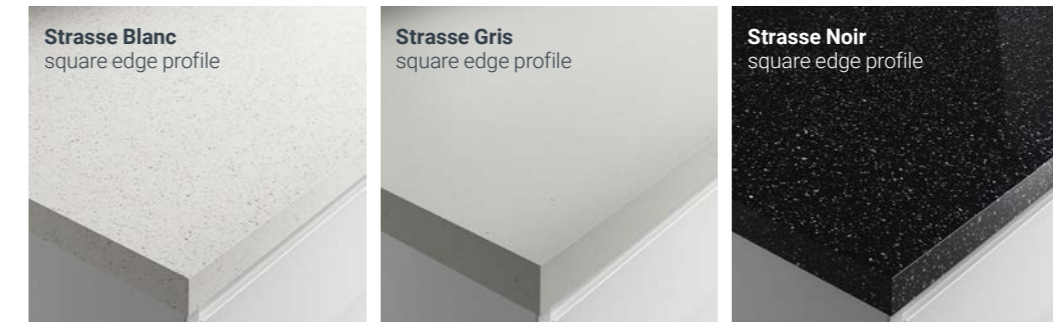

Sparkle effect laminate available in 38mm