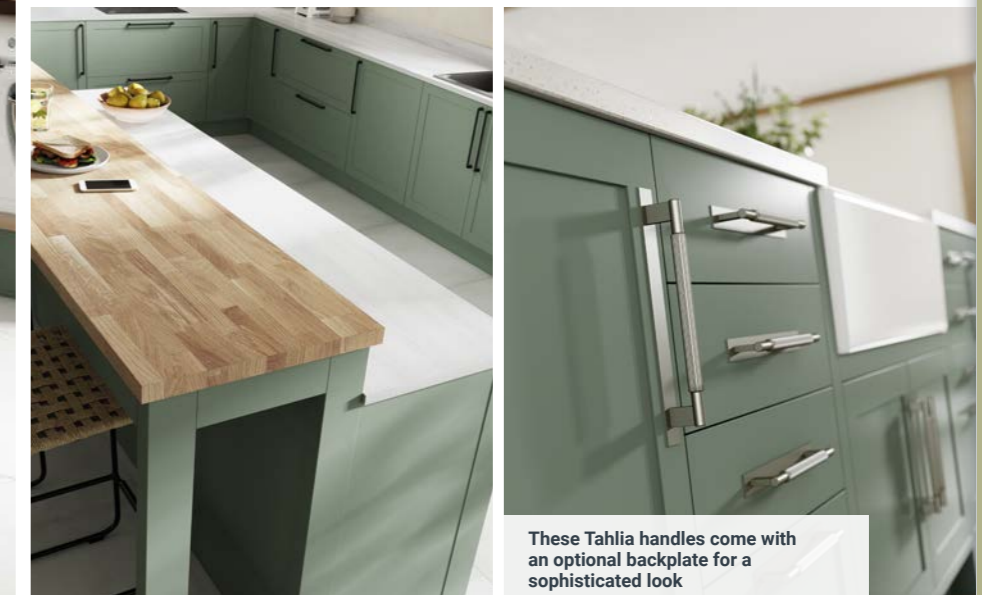

These Tahlia handles come with an optional backplate for a sophisticated look

Book a FREE design appointment at
[wickes.co.uk/designconsultant](https://www.wickes.co.uk/designconsultant) or call 0800 011 3031